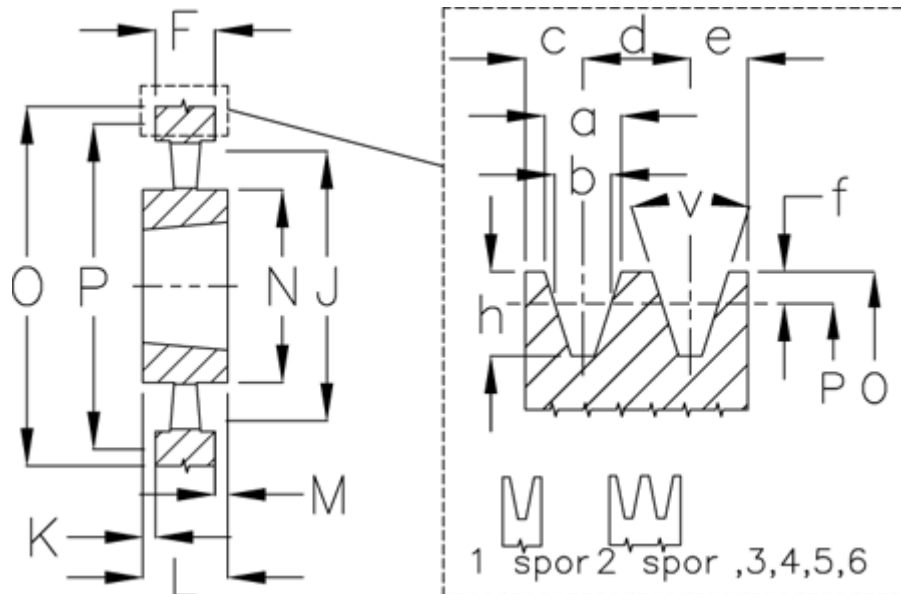

Article number: 604111071005

Description: V-belt pulley SPB 710/5 TL4040

Measures

a	= 16.3	For bush	= 4040	O	= 717.0
b	= 14.0	h	= 17.5	P	= 710
Bush ζ max	= 100	J	= 664	Type	= SPB
c	= 12.5	K	= -	v	= 38 grader
d	= 19.0	L	= 102		
e	= 12.5	m	= 1.0		
f	= 3.5	N	= 210		
F	= 101	Number of ribs	= 5		